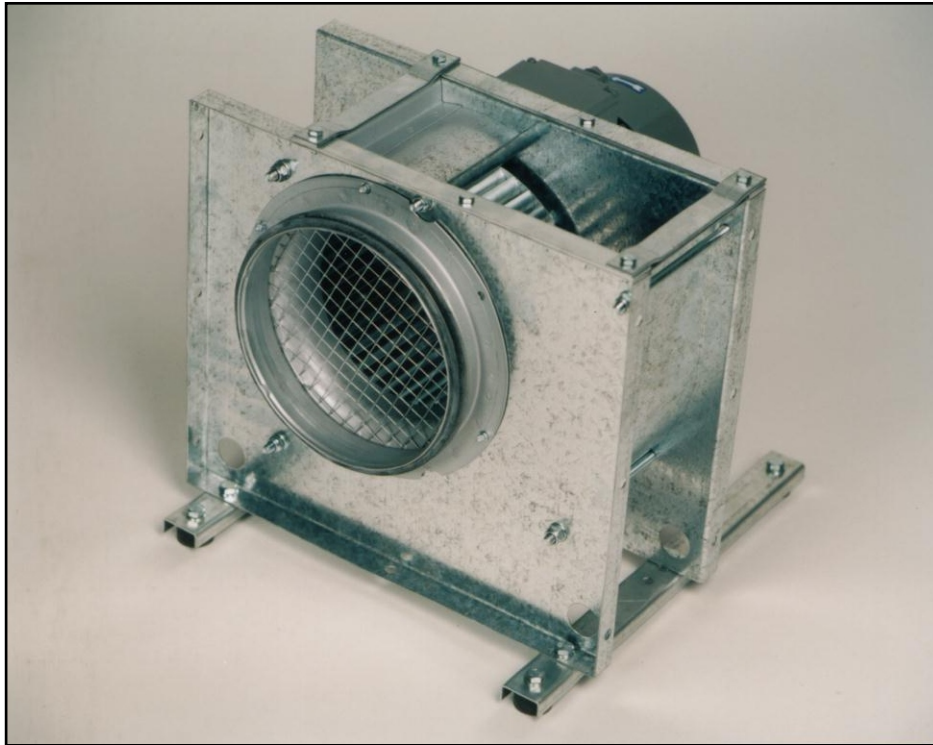

# Fan

LSFG/MSFG 146 - 250

GEOVENT centrifugalfan LSFG and MSFG with forward curving impellers is used for extraction within the industry or for comfort ventilation, dependent on the variant. The fan is made of 100% galvanised steel for optimum corrosion resistance and therefore, it is suitable for outdoor installation on the roof or on the wall. It is compatible with Soundbox system 1-2-3.

## Effective spot extraction

Geovent full-galvanised fan

Directly driven by a B5 flange motor, sealing class IP 54. The fan may be mounted in three different positions by moving the support feet. The fan can be delivered with a number of options, such as soundproof box, outlet flange, supporting angles with vibration absorbers dimensioned to the individual fan, flex connection, motor protection switch and pressure monitor.