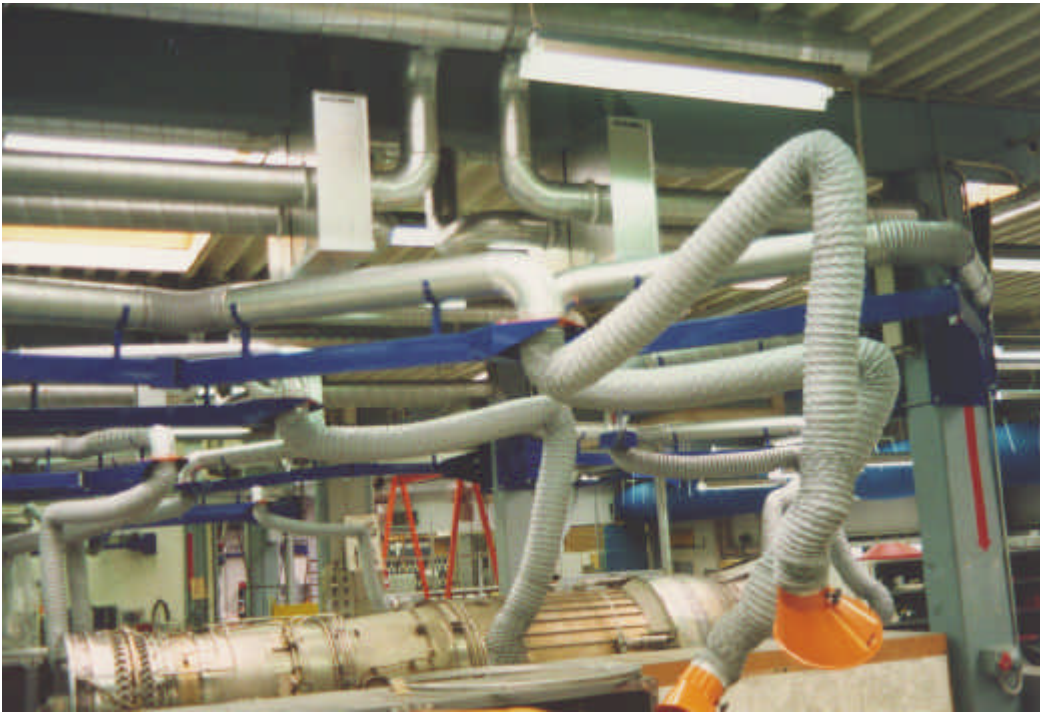

Plane engine garage | 7 m x ø160 arms with oil mist filter

In relation to service of jet engines a great amount of solvents is applied, which the arms extract. Each arm has a separate oil mist filter.

GEOVENT