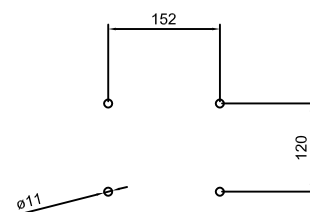

Montagehuller/Mounting holes: